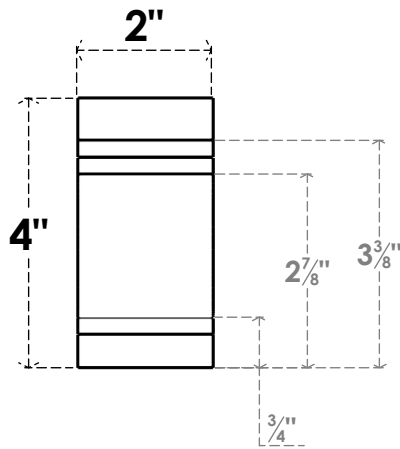

ITEM NUMBER: RFTURS020X04000X12000X004PEC00RCPR

2"W X 4"H X 12"L TIMBERTHANE ROUGH CEDAR PESCADERO FAUX WOOD SOLID RAFTER TAIL, 4"L END, PRIMED TAN

ISOMETRIC

GENERATED DATE : 03/02/2023

EKENA MILLWORK
2300 WEST MAIN ST.
CLARKSVILLE, TX 75426
TOLL FREE: 866-607-0453
WWW.EKENAMILLWORK.COM

NOTES

1. INSTALLATION TO BE COMPLETED IN ACCORDANCE WITH MANUFACTURER'S SPECIFICATIONS.
2. DRAWING MAY NOT BE TO SCALE
3. THIS DRAWING IS INTENDED FOR DESIGN AND PLANNING PURPOSES ONLY.
4. ALL INFORMATION CONTAINED HEREIN WAS CURRENT AT THE TIME OF DEVELOPMENT BUT MUST BE REVIEWED AND APPROVED BY THE PRODUCT MANUFACTURER TO BE CONSIDERED ACCURATE.
5. TIMBERTHANE ARCHITECTURAL PRODUCTS ARE MADE FROM HIGH DENSITY URETHANE AND COME FACTORY PRIMED