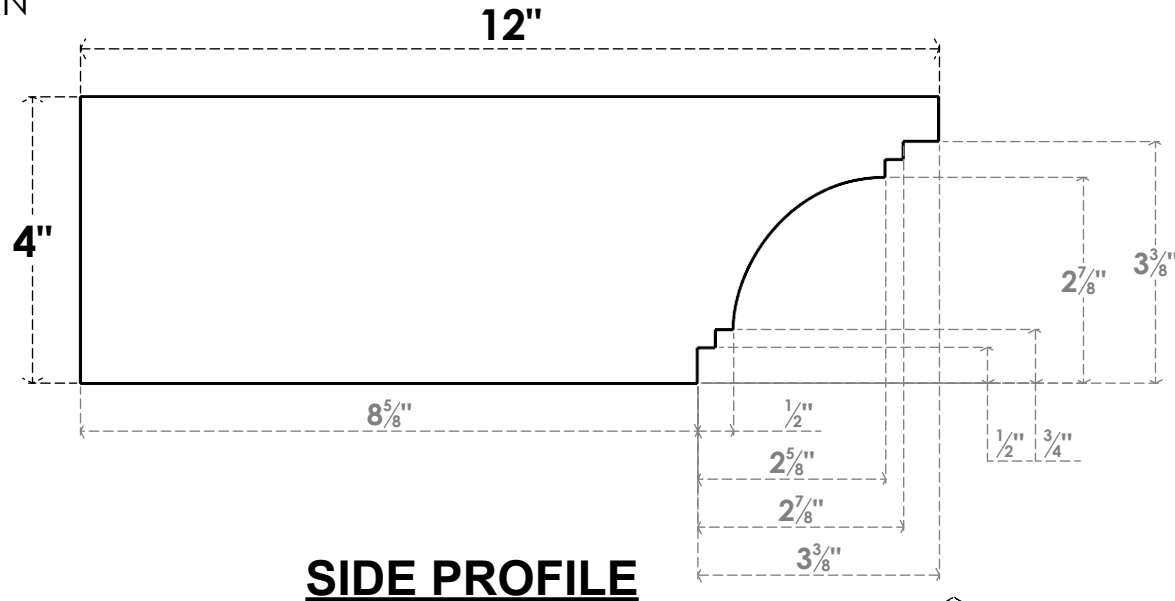

ITEM NUMBER: RFTURS020X04000X12000X004PEC00RCPR

2"W X 4"H X 12"L TIMBERTHANE ROUGH CEDAR PESCADERO FAUX WOOD SOLID RAFTER TAIL, 4"L END, PRIMED TAN

ISOMETRIC

GENERATED DATE : 03/02/2023

EKENA MILLWORK
2300 WEST MAIN ST.
CLARKSVILLE, TX 75426
TOLL FREE: 866-607-0453
WWW.EKENAMILLWORK.COM

NOTES

1. INSTALLATION TO BE COMPLETED IN ACCORDANCE WITH MANUFACTURER'S SPECIFICATIONS.
2. DRAWING MAY NOT BE TO SCALE
3. THIS DRAWING IS INTENDED FOR DESIGN AND PLANNING PURPOSES ONLY.
4. ALL INFORMATION CONTAINED HEREIN WAS CURRENT AT THE TIME OF DEVELOPMENT BUT MUST BE REVIEWED AND APPROVED BY THE PRODUCT MANUFACTURER TO BE CONSIDERED ACCURATE.
5. TIMBERTHANE ARCHITECTURAL PRODUCTS ARE MADE FROM HIGH DENSITY URETHANE AND COME FACTORY PRIMED